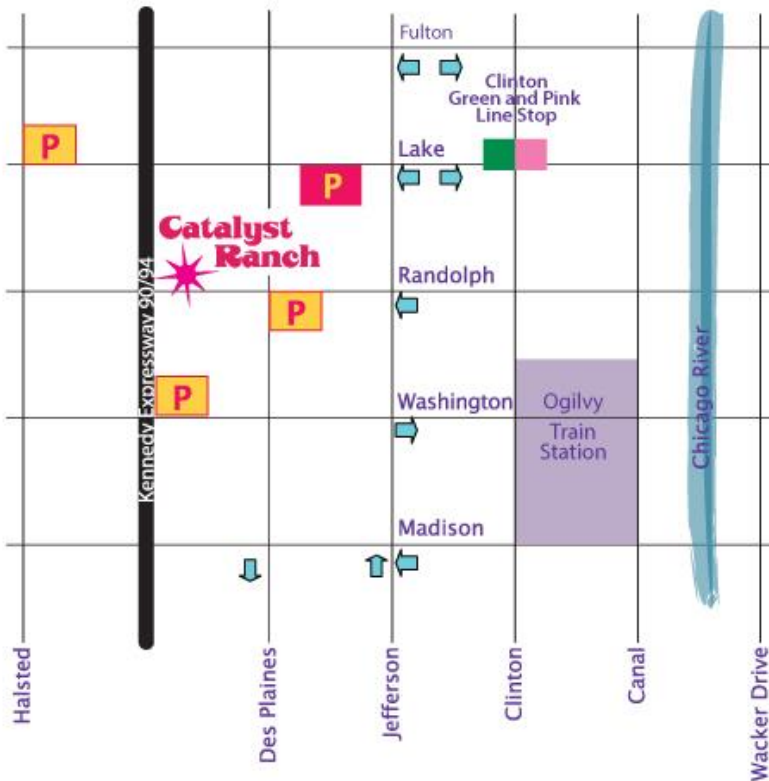

PARKING & DIRECTIONS INFORMATION FOR CATALYST RANCH EVENTS GUESTS

VISITING CATALYST RANCH / PARKING INFORMATION

Catalyst Ranch is located in Chicago's hot West Loop neighborhood at 656 W. Randolph Street, in close proximity to 55, 90/94, 290, as well as major CTA rail lines, bus routes and Metra's Ogilvie & Union Stations.

P = Voucher parking garage
P = Public lots

Where Am I Going? Catalyst Ranch is located on Randolph St. between Des Plaines and I90/94. Randolph is a one way street going west, so keep this in mind when exiting the freeway. We're located on the North side of Randolph St. in the Haymarket Building (look for the large green awnings).

I've Decided to Drive, But Now What? There are 4 parking lots nearby (see map), but **discounted parking is available only at the 180 N. Jefferson garage.** The entrance is on LAKE Street between Desplaines & Jefferson, NOT on JEFFERSON St. The garage is attached to a condo building and right next door to Subway. Look for a blue sign that says **Self Park**. Parking is \$10 (for up to 12 hours) with validation. You must obtain an original ticket from the garage and purchase your coupon at Catalyst Ranch. Parking coupons must be paid for in cash.

Find us on social media sites to check in, chat or join in the conversation.

GET HERE FROM THERE! PUBLIC TRANSPORTATION OPTIONS

By CTA: Green & Pink Lines/Clinton Stop
Blue Line/Grand Stop
Brown Line/Washington Stop